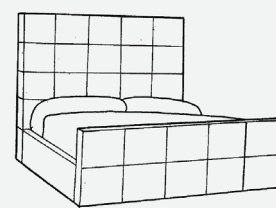

LAKFSMT Bespoke King Bed

Bed Size: (K) King
Product Type: (F) Sleigh Bed
Headboard Shape: (S) Square
Headboard Height: (M) Medium
Panel Treatment: (T) Biscuit Tufted